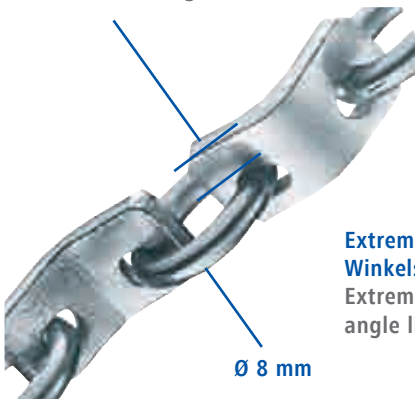

Nutzhöhe 11 mm
Effective link height 11 mm

Extrem traktionsstarke Winkelstege
Extremely high-traction angle links

Ø 8 mm